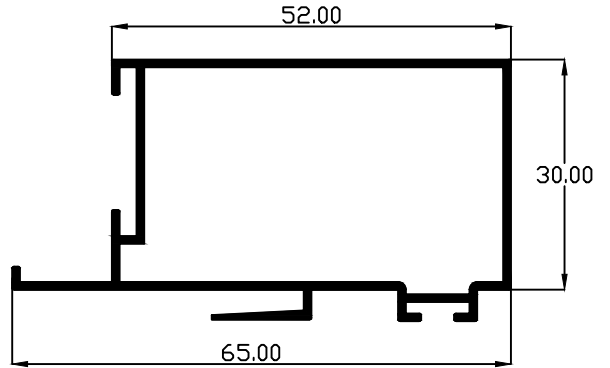

SECTION. NO	WT.Kgs/Mtr
31074	0.150

SECTION. NO	WT.Kgs/Mtr
31075	0.351

SECTION. NO	WT.Kgs/Mtr
31076	0.351

SECTION. NO	WT.Kgs/Mtr
31077	0.305

PARAGON ALUMINIUM L.L.P

SECTION. NO	WT.Kgs/Mtr
26066	0.988

SECTION. NO	WT.Kgs/Mtr
26067	0.600