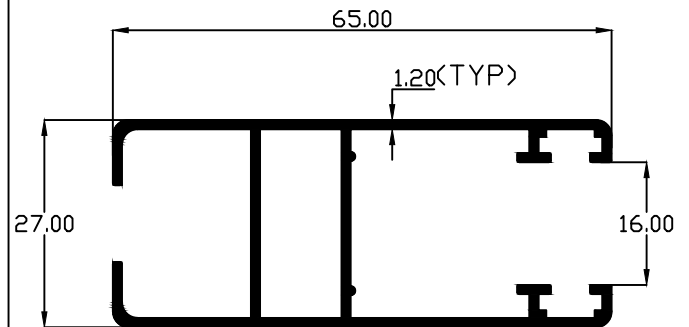

SECTION. NO	WT.Kgs/Mtr
31074	0.150

SECTION. NO	WT.Kgs/Mtr
31075	0.351

SECTION. NO	WT.Kgs/Mtr
31076	0.351

SECTION. NO	WT.Kgs/Mtr
31077	0.305

PARAGON ALUMINIUM L.L.P

SECTION. NO	WT.Kgs/Mtr
26066	0.988

SECTION. NO	WT.Kgs/Mtr
26067	0.600

SECTION. NO	WT.Kgs/Mtr
26069	0.144

SECTION. NO	WT.Kgs/Mtr
26070	0.723

SECTION. NO	WT.Kgs/Mtr
26071	0.282

SECTION. NO	WT.Kgs/Mtr
31043	0.320

SECTION. NO	WT.Kgs/Mtr
31045	0.729