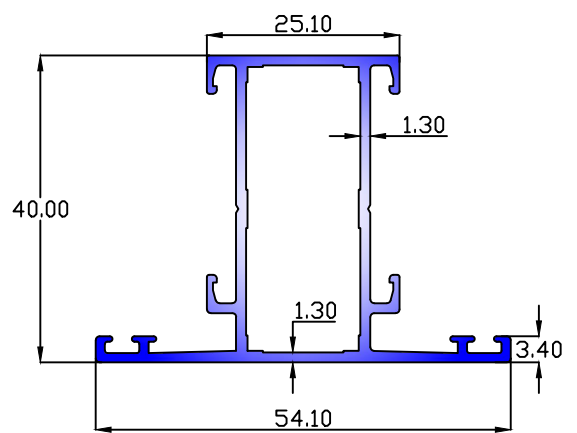

PARAGON ALUMINIUM L.L.P

SECTION. NO	WT.Kgs/Mtr
31063	1.100

SECTION. NO	WT.Kgs/Mtr
31079	0.844

SECTION. NO	WT.Kgs/Mtr
31078	0.844

SECTION. NO	WT.Kgs/Mtr
31053	0.397

SECTION. NO	WT.Kgs/Mtr
31052	0.397

GLASS RAILING

SECTION. NO	WT.Kgs/Mtr
31070	0.261

SECTION. NO	WT.Kgs/Mtr
31069	0.220

PARAGON ALUMINIUM L.L.P

SECTION. NO	WT.Kgs/Mtr
30338	1.895

SECTION. NO	WT.Kgs/Mtr
31071	1.300

SECTION. NO	WT.Kgs/Mtr
31072	0.351

SECTION. NO	WT.Kgs/Mtr
31073	0.655

SECTION. NO	WT.Kgs/Mtr
31074	0.150

SECTION. NO	WT.Kgs/Mtr
31075	0.351

SECTION. NO	WT.Kgs/Mtr
31076	0.351

SECTION. NO	WT.Kgs/Mtr
31077	0.305

PARAGON ALUMINIUM L.L.P

SECTION. NO	WT.Kgs/Mtr
26066	0.988

SECTION. NO	WT.Kgs/Mtr
26067	0.600

SECTION. NO	WT.Kgs/Mtr
26069	0.144

SECTION. NO	WT.Kgs/Mtr
26070	0.723

SECTION. NO	WT.Kgs/Mtr
26071	0.282

SECTION. NO	WT.Kgs/Mtr
31043	0.320

SECTION. NO	WT.Kgs/Mtr
31045	0.729