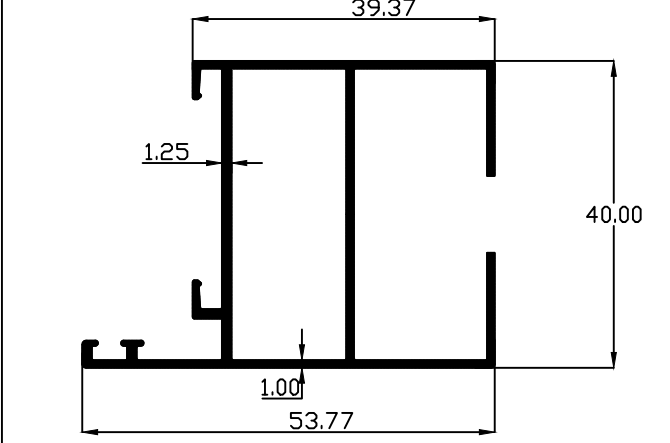

SECTION. NO	WT.Kgs/Mtr
31008	1.170

SECTION. NO	WT.Kgs/Mtr
31007	0.460

PARAGON ALUMINIUM L.L.P

SECTION. NO	WT.Kgs/Mtr
31010	0.609

SECTION. NO	WT.Kgs/Mtr
31009	1.267

SECTION. NO	WT.Kgs/Mtr
31012	0.610

SECTION. NO	WT.Kgs/Mtr
31011	0.873

SECTION. NO	WT.Kgs/Mtr
31014	1.300

SECTION. NO	WT.Kgs/Mtr
31013	0.550

SECTION. NO	WT.Kgs/Mtr
31016	0.790

SECTION. NO	WT.Kgs/Mtr
31015	1.051

PARAGON ALUMINIUM L.L.P

SECTION. NO	WT.Kgs/Mtr
31017	0.427

SECTION. NO	WT.Kgs/Mtr
31016	0.790