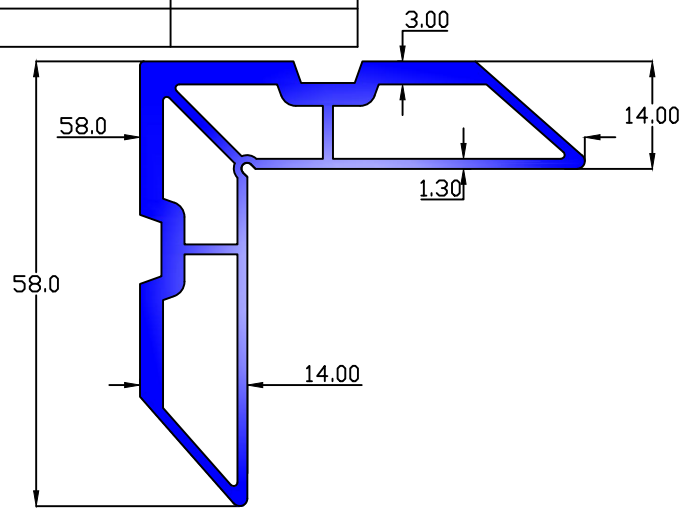

PARAGON ALUMINIUM L.L.P

SECTION. NO	WT.Kgs/Mtr
31063	1.100

SECTION. NO	WT.Kgs/Mtr
31079	0.844

SECTION. NO	WT.Kgs/Mtr
31078	0.844

SECTION. NO	WT.Kgs/Mtr
31053	0.397

SECTION. NO	WT.Kgs/Mtr
31052	0.397

GLASS RAILING

SECTION. NO	WT.Kgs/Mtr
31070	0.261

SECTION. NO	WT.Kgs/Mtr
31069	0.220

PARAGON ALUMINIUM L.L.P

SECTION. NO	WT.Kgs/Mtr
30338	1.895

SECTION. NO	WT.Kgs/Mtr
31071	1.300

SECTION. NO	WT.Kgs/Mtr
31072	0.351

SECTION. NO	WT.Kgs/Mtr
31073	0.655

SECTION. NO	WT.Kgs/Mtr
31074	0.150

SECTION. NO	WT.Kgs/Mtr
31075	0.351

SECTION. NO	WT.Kgs/Mtr
31076	0.351

SECTION. NO	WT.Kgs/Mtr
31077	0.305

PARAGON ALUMINIUM L.L.P

SECTION. NO	WT.Kgs/Mtr
26066	0.988

SECTION. NO	WT.Kgs/Mtr
26067	0.600