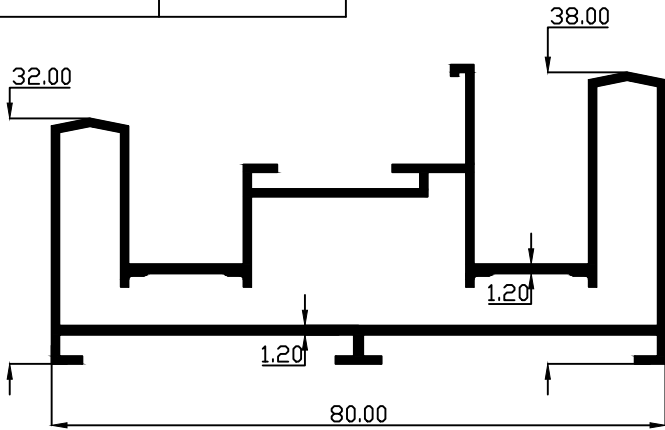

SECTION. NO	WT.Kgs/Mtr
31074	0.150

SECTION. NO	WT.Kgs/Mtr
31075	0.351

SECTION. NO	WT.Kgs/Mtr
31076	0.351

SECTION. NO	WT.Kgs/Mtr
31077	0.305

PARAGON ALUMINIUM L.L.P

SECTION. NO	WT.Kgs/Mtr
26066	0.988

SECTION. NO	WT.Kgs/Mtr
26067	0.600

SECTION. NO	WT.Kgs/Mtr
26069	0.144

SECTION. NO	WT.Kgs/Mtr
26070	0.723

SECTION. NO	WT.Kgs/Mtr
26071	0.282

SECTION. NO	WT.Kgs/Mtr
31043	0.320

SECTION. NO	WT.Kgs/Mtr
31045	0.729