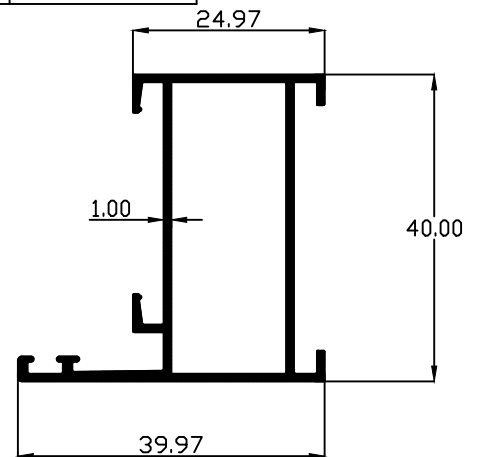

PARAGON ALUMINIUM L.L.P

SECTION. NO	WT.Kgs/Mtr
31002	0.835

SECTION. NO	WT.Kgs/Mtr
31001	0.197

SECTION. NO	WT.Kgs/Mtr
31019	0.170

SECTION. NO	WT.Kgs/Mtr
31024	0.829

SECTION. NO	WT.Kgs/Mtr
31006	0.956

SECTION. NO	WT.Kgs/Mtr
31018	0.247

SECTION. NO	WT.Kgs/Mtr
31008	1.170

SECTION. NO	WT.Kgs/Mtr
31007	0.460

PARAGON ALUMINIUM L.L.P

SECTION. NO	WT.Kgs/Mtr
31010	0.609

SECTION. NO	WT.Kgs/Mtr
31009	1.267

SECTION. NO	WT.Kgs/Mtr
31012	0.610

SECTION. NO	WT.Kgs/Mtr
31011	0.873