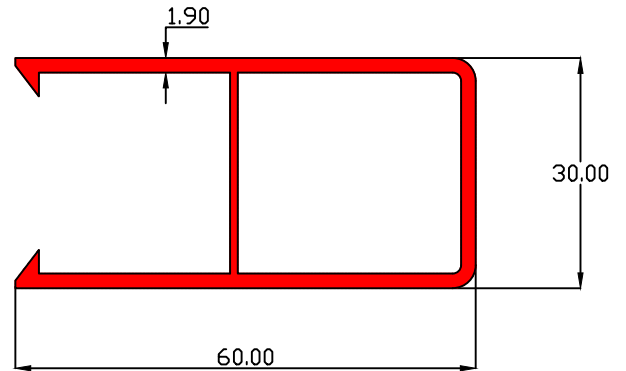

PARAGON ALUMINIUM L.L.P

SECTION. NO	WT.Kgs/Mtr
31002	0.835

SECTION. NO	WT.Kgs/Mtr
31001	0.197

SECTION. NO	WT.Kgs/Mtr
31019	0.170

SECTION. NO	WT.Kgs/Mtr
31024	0.829

SECTION. NO	WT.Kgs/Mtr
31006	0.956

SECTION. NO	WT.Kgs/Mtr
31018	0.247

SECTION. NO	WT.Kgs/Mtr
31008	1.170

SECTION. NO	WT.Kgs/Mtr
31007	0.460

PARAGON ALUMINIUM L.L.P

SECTION. NO	WT.Kgs/Mtr
31010	0.609

SECTION. NO	WT.Kgs/Mtr
31009	1.267

SECTION. NO	WT.Kgs/Mtr
31012	0.610

SECTION. NO	WT.Kgs/Mtr
31011	0.873