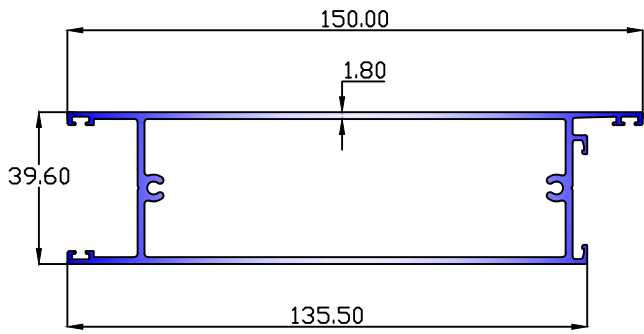

PARAGON ALUMINIUM L.L.P

SECTION. NO	WT.Kgs/Mtr
31063	1.100

SECTION. NO	WT.Kgs/Mtr
31079	0.844

SECTION. NO	WT.Kgs/Mtr
31078	0.844

SECTION. NO	WT.Kgs/Mtr
31053	0.397

SECTION. NO	WT.Kgs/Mtr
31052	0.397

GLASS RAILING

SECTION. NO	WT.Kgs/Mtr
31070	0.261

SECTION. NO	WT.Kgs/Mtr
31069	0.220

PARAGON ALUMINIUM L.L.P

SECTION. NO	WT.Kgs/Mtr
30338	1.895

SECTION. NO	WT.Kgs/Mtr
31071	1.300

SECTION. NO	WT.Kgs/Mtr
31072	0.351

SECTION. NO	WT.Kgs/Mtr
31073	0.655

SECTION. NO	WT.Kgs/Mtr
31074	0.150

SECTION. NO	WT.Kgs/Mtr
31075	0.351

SECTION. NO	WT.Kgs/Mtr
31076	0.351

SECTION. NO	WT.Kgs/Mtr
31077	0.305

PARAGON ALUMINIUM L.L.P

SECTION. NO	WT.Kgs/Mtr
26066	0.988

SECTION. NO	WT.Kgs/Mtr
26067	0.600

SECTION. NO	WT.Kgs/Mtr
26069	0.144

SECTION. NO	WT.Kgs/Mtr
26070	0.723

SECTION. NO	WT.Kgs/Mtr
26071	0.282

SECTION. NO	WT.Kgs/Mtr
31043	0.320

SECTION. NO	WT.Kgs/Mtr
31045	0.729