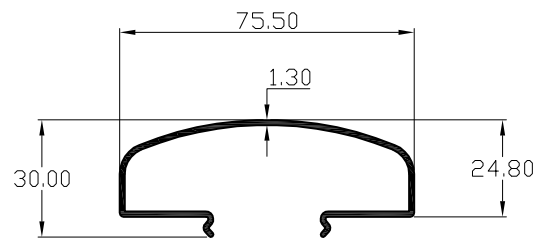

SECTION. NO	WT.Kgs/Mtr

SECTION. NO	WT.Kgs/Mtr

# PARAGON ALUMINIUM L.L.P

SECTION. NO	WT.Kgs/Mtr
30001	1.497

SECTION. NO	WT.Kgs/Mtr
30002	0.511

SECTION. NO	WT.Kgs/Mtr
30003	1.004

SECTION. NO	WT.Kgs/Mtr
30004	0.532

SECTION. NO	WT.Kgs/Mtr
30005	1.742

SECTION. NO	WT.Kgs/Mtr
30025	0.579

SECTION. NO	WT.Kgs/Mtr

SECTION. NO	WT.Kgs/Mtr
30090	0.511