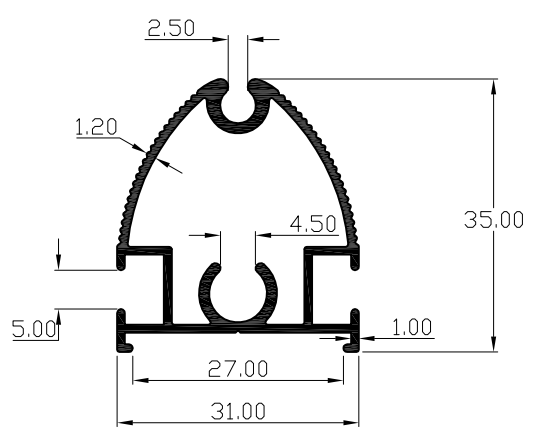

SECTION. NO	WT.Kgs/Mtr
28013	0.531

# PARAGON ALUMINIUM L.L.P

SECTION. NO	WT.Kgs/Mtr
30210	0.280

SECTION. NO	WT.Kgs/Mtr
30211	0.317

SECTION. NO	WT.Kgs/Mtr
30212	0.136

SECTION. NO	WT.Kgs/Mtr
30214	0.134

SECTION. NO	WT.Kgs/Mtr
30209	1.044

SECTION. NO	WT.Kgs/Mtr

SECTION. NO	WT.Kgs/Mtr
30233	0.542

SECTION. NO	WT.Kgs/Mtr
30157	0.653