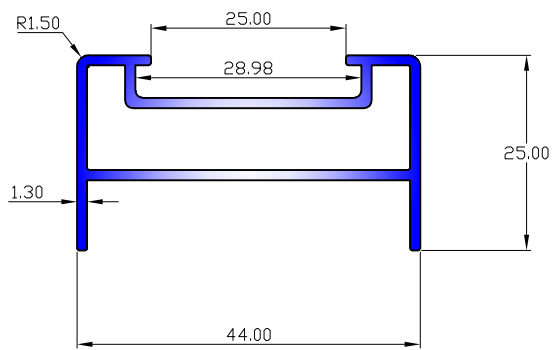

SECTION. NO	WT.Kgs/Mtr

SECTION. NO	WT.Kgs/Mtr
30090	0.511

# PARAGON ALUMINIUM L.L.P

SECTION. NO	WT.Kgs/Mtr
30306	0.997

SECTION. NO	WT.Kgs/Mtr
30307	0.518

SECTION. NO	WT.Kgs/Mtr
30308	0.117

SECTION. NO	WT.Kgs/Mtr

SECTION. NO	WT.Kgs/Mtr
30310	0.378

SECTION. NO	WT.Kgs/Mtr
30311	1.530