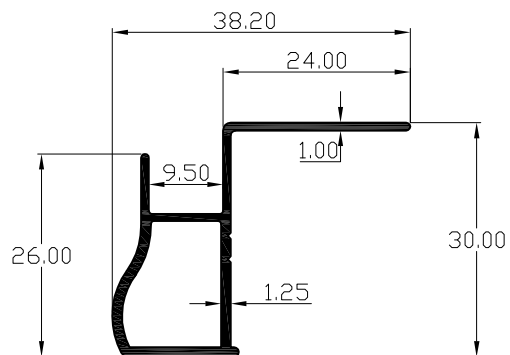

SECTION. NO	WT.Kgs/Mtr

SECTION. NO	WT.Kgs/Mtr
30155	0.303