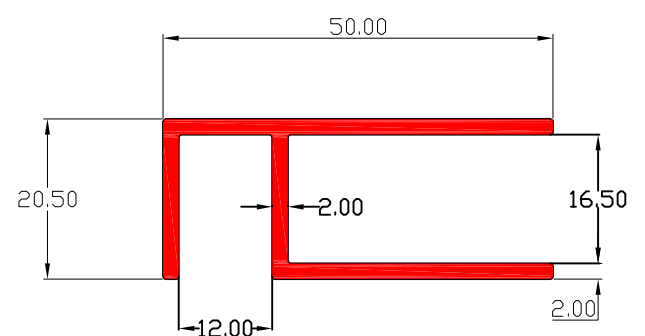

SECTION. NO	WT.Kgs/Mtr
30157	0.653