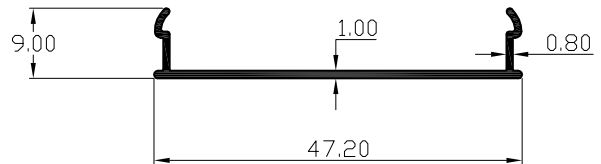

# PARAGON ALUMINIUM L.L.P

SECTION. NO	WT.Kgs/Mtr
28001	0.246

SECTION. NO	WT.Kgs/Mtr
28002	0.181

SECTION. NO	WT.Kgs/Mtr
28003	0.188

SECTION. NO	WT.Kgs/Mtr
28004	0.166

SECTION. NO	WT.Kgs/Mtr
28005	0.207

SECTION. NO	WT.Kgs/Mtr
31040	0.250

SECTION. NO	WT.Kgs/Mtr
31097	0.223

SECTION. NO	WT.Kgs/Mtr
26068	1.250