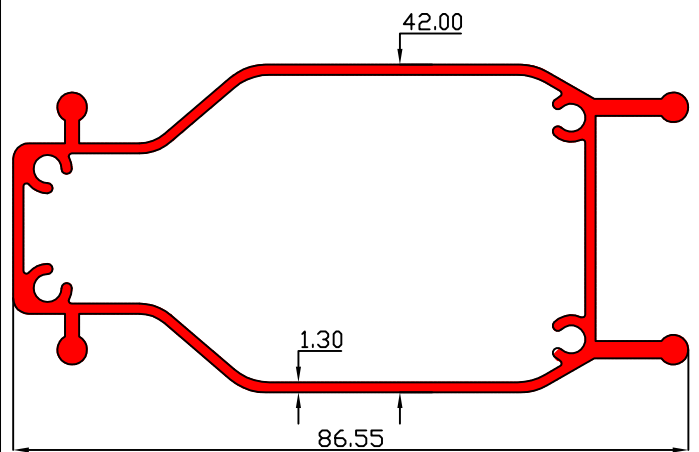

# PARAGON ALUMINIUM L.L.P

SECTION. NO	WT.Kgs/Mtr
1365	0.351

SECTION. NO	WT.Kgs/Mtr
1367	0.428

SECTION. NO	WT.Kgs/Mtr
1368	0.404

SECTION. NO	WT.Kgs/Mtr
1369	0.280

SECTION. NO	WT.Kgs/Mtr
1472	1.351

SECTION. NO	WT.Kgs/Mtr
31037	1.115

SECTION. NO	WT.Kgs/Mtr
30176 M	0.480

SECTION. NO	WT.Kgs/Mtr
1688-2	0.405