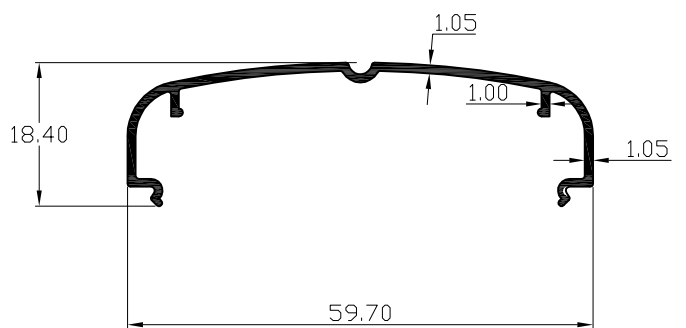

# PARAGON ALUMINIUM L.L.P

SECTION. NO	WT.Kgs/Mtr
30178	0.251

SECTION. NO	WT.Kgs/Mtr
30179	0.391

SECTION. NO	WT.Kgs/Mtr
25020	0.300

SECTION. NO	WT.Kgs/Mtr
30173	0.352

SECTION. NO	WT.Kgs/Mtr
30174	0.352

SECTION. NO	WT.Kgs/Mtr
30175	0.483

SECTION. NO	WT.Kgs/Mtr
30176	0.380

SECTION. NO	WT.Kgs/Mtr
30177	0.280