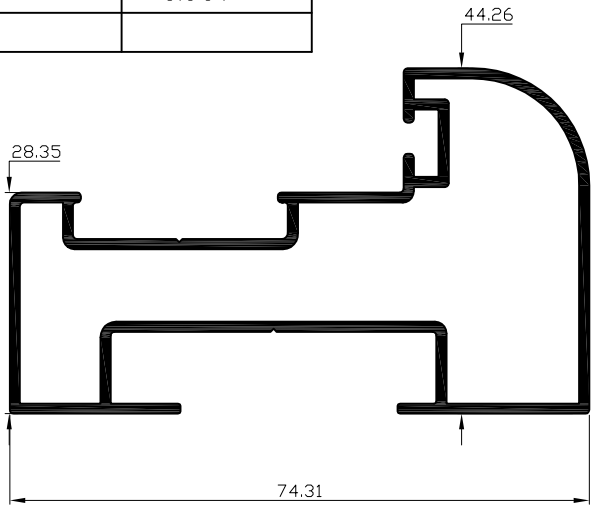

PARAGON ALUMINIUM L.L.P

SECTION. NO	WT.Kgs/Mtr
30306	0.997