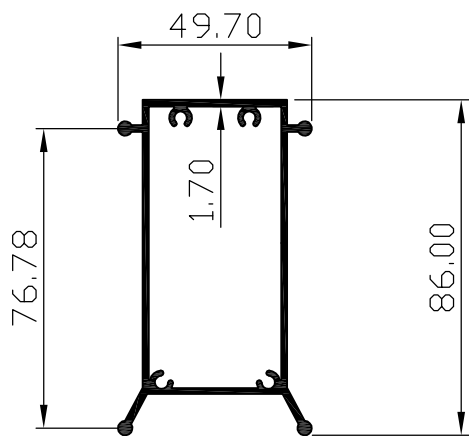

# PARAGON ALUMINIUM L.L.P

SECTION. NO	WT.Kgs/Mtr
1365	0.351

SECTION. NO	WT.Kgs/Mtr
1367	0.428

SECTION. NO	WT.Kgs/Mtr
1368	0.404

SECTION. NO	WT.Kgs/Mtr
1369	0.280

SECTION. NO	WT.Kgs/Mtr
1472	1.351

SECTION. NO	WT.Kgs/Mtr
31037	1.115

SECTION. NO	WT.Kgs/Mtr
30176 M	0.480

SECTION. NO	WT.Kgs/Mtr
1688-2	0.405

# PARAGON ALUMINIUM L.L.P

SECTION. NO	WT.Kgs/Mtr
28001	0.246

SECTION. NO	WT.Kgs/Mtr
28002	0.181

SECTION. NO	WT.Kgs/Mtr
28003	0.188

SECTION. NO	WT.Kgs/Mtr
28004	0.166

SECTION. NO	WT.Kgs/Mtr
28005	0.207

SECTION. NO	WT.Kgs/Mtr
31040	0.250