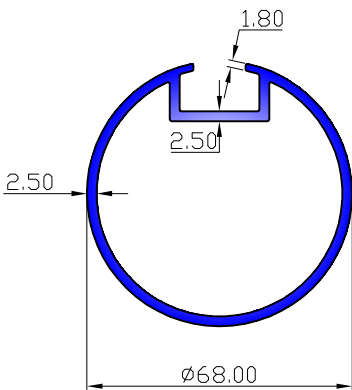

# PARAGON ALUMINIUM L.L.P

SECTION. NO	WT.Kgs/Mtr
30162	2.282

SECTION. NO	WT.Kgs/Mtr
30163	5.125

SECTION. NO	WT.Kgs/Mtr
30164	1.568

SECTION. NO	WT.Kgs/Mtr
30165	0.360

SECTION. NO	WT.Kgs/Mtr
30166	1.640

SECTION. NO	WT.Kgs/Mtr
30167	3.453