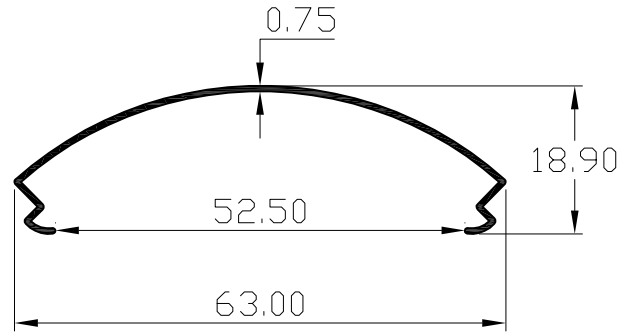

# PARAGON ALUMINIUM L.L.P

SECTION. NO	WT.Kgs/Mtr
1365	0.351

SECTION. NO	WT.Kgs/Mtr
1367	0.428

SECTION. NO	WT.Kgs/Mtr
1368	0.404

SECTION. NO	WT.Kgs/Mtr
1369	0.280

SECTION. NO	WT.Kgs/Mtr
1472	1.351

SECTION. NO	WT.Kgs/Mtr
31037	1.115

SECTION. NO	WT.Kgs/Mtr
30176 M	0.480

SECTION. NO	WT.Kgs/Mtr
1688-2	0.405

# PARAGON ALUMINIUM L.L.P

SECTION. NO	WT.Kgs/Mtr
28001	0.246

SECTION. NO	WT.Kgs/Mtr
28002	0.181

SECTION. NO	WT.Kgs/Mtr
28003	0.188

SECTION. NO	WT.Kgs/Mtr
28004	0.166

SECTION. NO	WT.Kgs/Mtr
28005	0.207

SECTION. NO	WT.Kgs/Mtr
31040	0.250