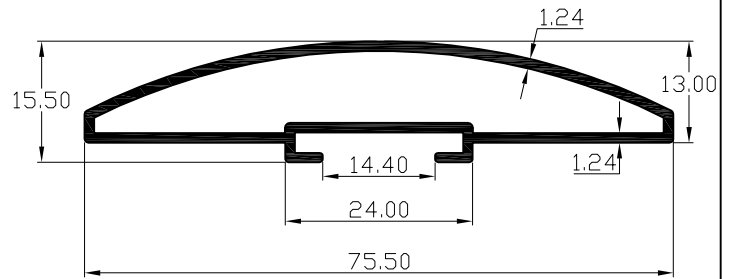

# PARAGON ALUMINIUM L.L.P

SECTION. NO	WT.Kgs/Mtr
28046	0.274

SECTION. NO	WT.Kgs/Mtr
28047	0.265

SECTION. NO	WT.Kgs/Mtr
28048	1.00

SECTION. NO	WT.Kgs/Mtr
28029	0.573

SECTION. NO	WT.Kgs/Mtr
28069	0.416

SECTION. NO	WT.Kgs/Mtr