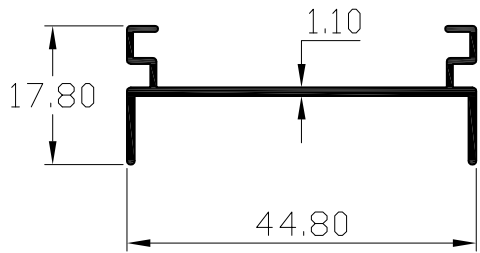

SECTION. NO	WT.Kgs/Mtr
30176 M	0.480

SECTION. NO	WT.Kgs/Mtr
1688-2	0.405

# PARAGON ALUMINIUM L.L.P

SECTION. NO	WT.Kgs/Mtr
28001	0.246

SECTION. NO	WT.Kgs/Mtr
28002	0.181

SECTION. NO	WT.Kgs/Mtr
28003	0.188

SECTION. NO	WT.Kgs/Mtr
28004	0.166

SECTION. NO	WT.Kgs/Mtr
28005	0.207

SECTION. NO	WT.Kgs/Mtr
31040	0.250