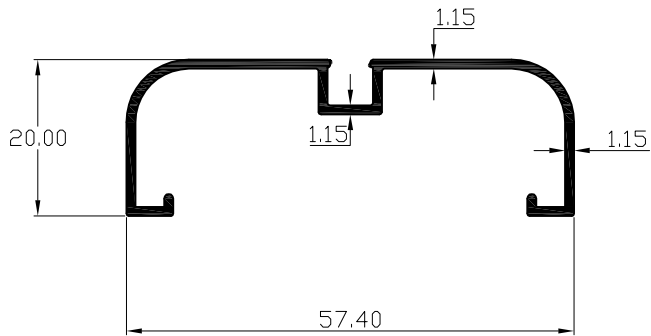

SECTION. NO	WT.Kgs/Mtr
31097	0.223

SECTION. NO	WT.Kgs/Mtr
26068	1.250

# PARAGON ALUMINIUM L.L.P

SECTION. NO	WT.Kgs/Mtr
30178	0.251

SECTION. NO	WT.Kgs/Mtr
30179	0.391

SECTION. NO	WT.Kgs/Mtr
25020	0.300

SECTION. NO	WT.Kgs/Mtr
30173	0.352

SECTION. NO	WT.Kgs/Mtr
30174	0.352

SECTION. NO	WT.Kgs/Mtr
30175	0.483

SECTION. NO	WT.Kgs/Mtr
30176	0.380

SECTION. NO	WT.Kgs/Mtr
30177	0.280