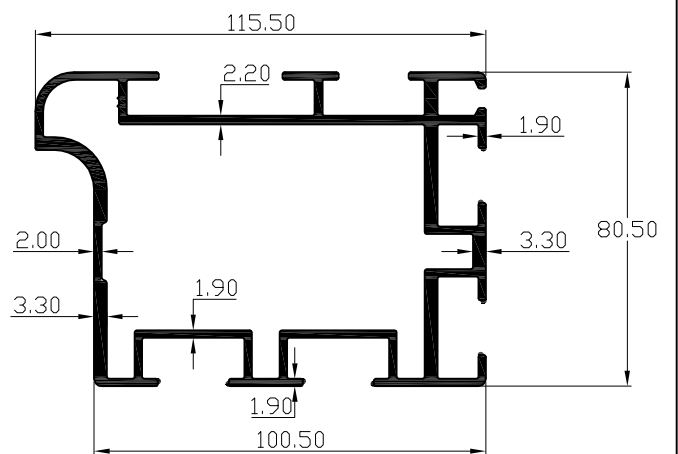

# PARAGON ALUMINIUM L.L.P

SECTION. NO	WT.Kgs/Mtr
30162	2.282

SECTION. NO	WT.Kgs/Mtr
30163	5.125

SECTION. NO	WT.Kgs/Mtr
30164	1.568

SECTION. NO	WT.Kgs/Mtr
30165	0.360

SECTION. NO	WT.Kgs/Mtr
30166	1.640

SECTION. NO	WT.Kgs/Mtr
30167	3.453