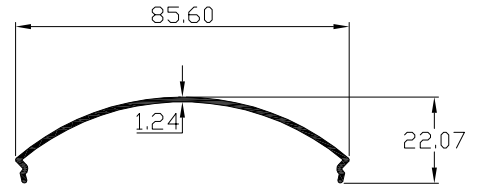

# PARAGON ALUMINIUM L.L.P

SECTION. NO	WT.Kgs/Mtr
30178	0.251

SECTION. NO	WT.Kgs/Mtr
30179	0.391

SECTION. NO	WT.Kgs/Mtr
25020	0.300

SECTION. NO	WT.Kgs/Mtr
30173	0.352

SECTION. NO	WT.Kgs/Mtr
30174	0.352

SECTION. NO	WT.Kgs/Mtr
30175	0.483

SECTION. NO	WT.Kgs/Mtr
30176	0.380

SECTION. NO	WT.Kgs/Mtr
30177	0.280