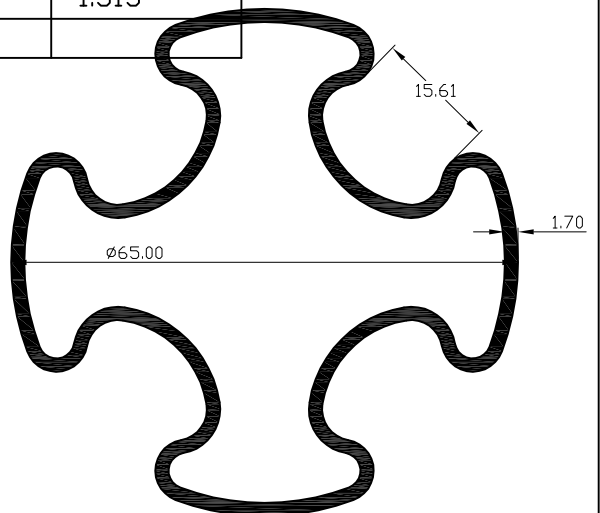

SECTION. NO	WT.Kgs/Mtr
30233	0.542

SECTION. NO	WT.Kgs/Mtr
30157	0.653

# PARAGON ALUMINIUM L.L.P

SECTION. NO	WT.Kgs/Mtr
30298	0.499

SECTION. NO	WT.Kgs/Mtr
30299	0.264

SECTION. NO	WT.Kgs/Mtr
30300	0.866

SECTION. NO	WT.Kgs/Mtr
30304	0.535

SECTION. NO	WT.Kgs/Mtr
30305	0.936

SECTION. NO	WT.Kgs/Mtr
30303	1.313

SECTION. NO	WT.Kgs/Mtr

SECTION. NO	WT.Kgs/Mtr