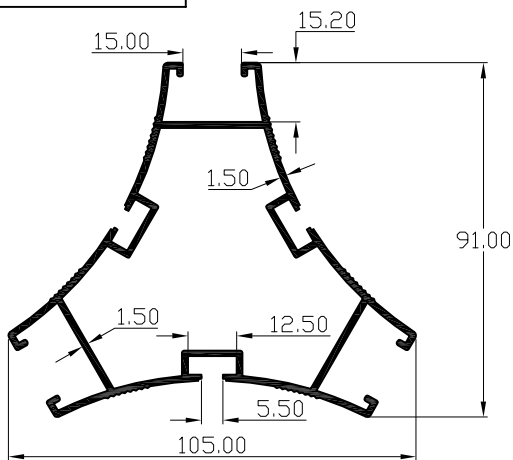

# PARAGON ALUMINIUM L.L.P

SECTION. NO	WT.Kgs/Mtr
30298	0.499

SECTION. NO	WT.Kgs/Mtr
30299	0.264

SECTION. NO	WT.Kgs/Mtr
30300	0.866

SECTION. NO	WT.Kgs/Mtr
30304	0.535

SECTION. NO	WT.Kgs/Mtr
30305	0.936

SECTION. NO	WT.Kgs/Mtr
30303	1.313

# PARAGON ALUMINIUM L.L.P

SECTION. NO	WT.Kgs/Mtr
30001	1.497

SECTION. NO	WT.Kgs/Mtr
30002	0.511

SECTION. NO	WT.Kgs/Mtr
30003	1.004

SECTION. NO	WT.Kgs/Mtr
30004	0.532

SECTION. NO	WT.Kgs/Mtr
30005	1.742

SECTION. NO	WT.Kgs/Mtr
30025	0.579