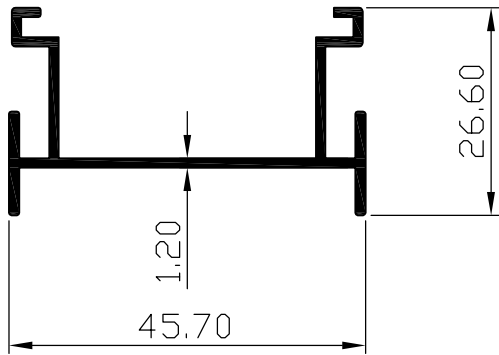

# PARAGON ALUMINIUM L.L.P

SECTION. NO	WT.Kgs/Mtr
1365	0.351

SECTION. NO	WT.Kgs/Mtr
1367	0.428

SECTION. NO	WT.Kgs/Mtr
1368	0.404

SECTION. NO	WT.Kgs/Mtr
1369	0.280

SECTION. NO	WT.Kgs/Mtr
1472	1.351

SECTION. NO	WT.Kgs/Mtr
31037	1.115

SECTION. NO	WT.Kgs/Mtr
30176 M	0.480

SECTION. NO	WT.Kgs/Mtr
1688-2	0.405