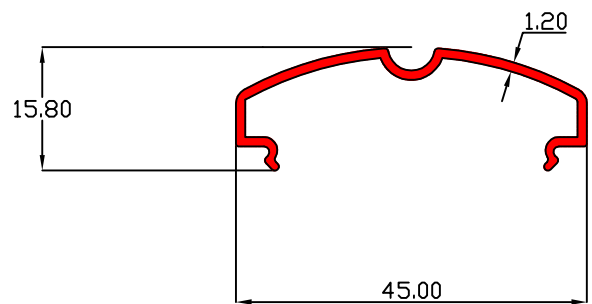

# PARAGON ALUMINIUM L.L.P

SECTION. NO	WT.Kgs/Mtr
28001	0.246

SECTION. NO	WT.Kgs/Mtr
28002	0.181

SECTION. NO	WT.Kgs/Mtr
28003	0.188

SECTION. NO	WT.Kgs/Mtr
28004	0.166

SECTION. NO	WT.Kgs/Mtr
28005	0.207

SECTION. NO	WT.Kgs/Mtr
31040	0.250

SECTION. NO	WT.Kgs/Mtr
31097	0.223

SECTION. NO	WT.Kgs/Mtr
26068	1.250