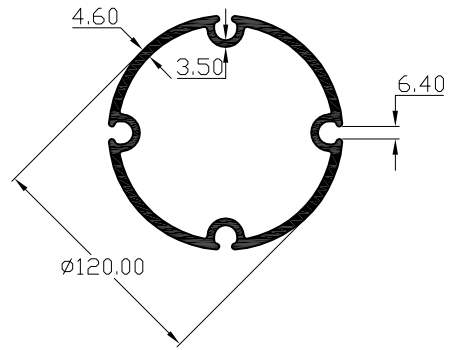

SECTION. NO	WT.Kgs/Mtr
30163	5.125