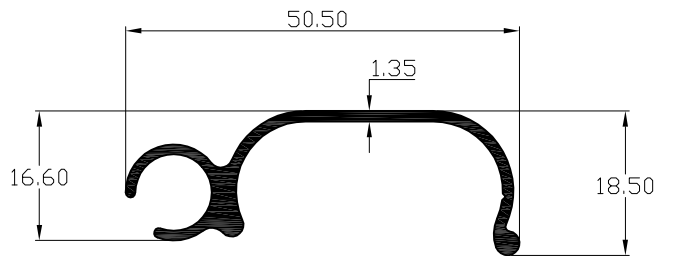

# PARAGON ALUMINIUM L.L.P

SECTION. NO	WT.Kgs/Mtr
30162	2.282

SECTION. NO	WT.Kgs/Mtr
30163	5.125

SECTION. NO	WT.Kgs/Mtr
30164	1.568

SECTION. NO	WT.Kgs/Mtr
30165	0.360

SECTION. NO	WT.Kgs/Mtr
30166	1.640

SECTION. NO	WT.Kgs/Mtr
30167	3.453