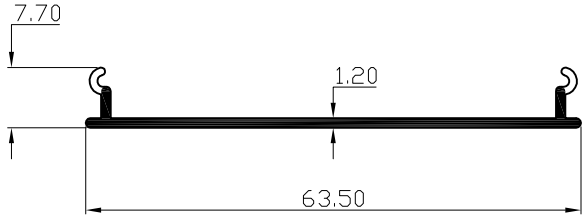

SECTION. NO	WT.Kgs/Mtr
31097	0.223

SECTION. NO	WT.Kgs/Mtr
26068	1.250

# PARAGON ALUMINIUM L.L.P

SECTION. NO	WT.Kgs/Mtr
30178	0.251

SECTION. NO	WT.Kgs/Mtr
30179	0.391

SECTION. NO	WT.Kgs/Mtr
25020	0.300

SECTION. NO	WT.Kgs/Mtr
30173	0.352

SECTION. NO	WT.Kgs/Mtr
30174	0.352

SECTION. NO	WT.Kgs/Mtr
30175	0.483