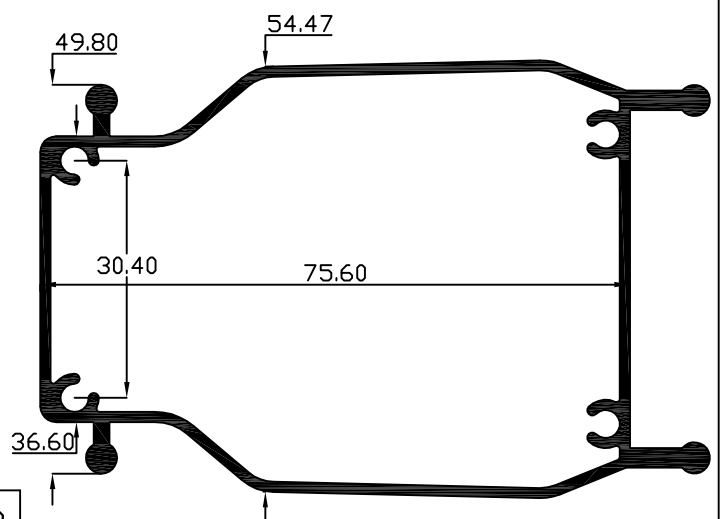

# PARAGON ALUMINIUM L.L.P

SECTION. NO	WT.Kgs/Mtr
28001	0.246

SECTION. NO	WT.Kgs/Mtr
28002	0.181

SECTION. NO	WT.Kgs/Mtr
28003	0.188

SECTION. NO	WT.Kgs/Mtr
28004	0.166

SECTION. NO	WT.Kgs/Mtr
28005	0.207

SECTION. NO	WT.Kgs/Mtr
31040	0.250

SECTION. NO	WT.Kgs/Mtr
31097	0.223

SECTION. NO	WT.Kgs/Mtr
26068	1.250