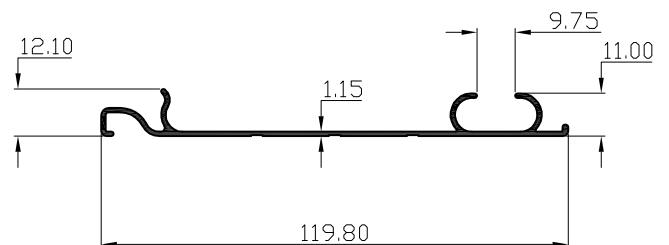

SECTION. NO	WT.Kgs/Mtr

SECTION. NO	WT.Kgs/Mtr
28013	0.531