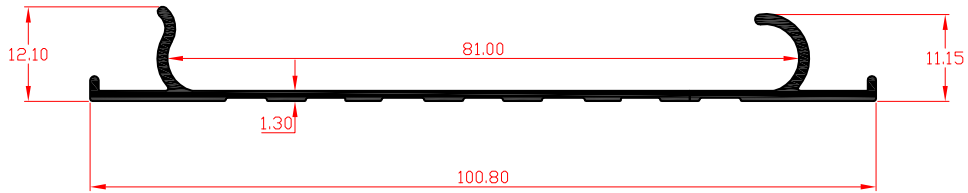

# PARAGON ALUMINIUM L.L.P

SECTION. NO	WT.Kgs/Mtr
28046	0.274

SECTION. NO	WT.Kgs/Mtr
28047	0.265

SECTION. NO	WT.Kgs/Mtr
28048	1.00

SECTION. NO	WT.Kgs/Mtr
28029	0.573

SECTION. NO	WT.Kgs/Mtr
28069	0.416

SECTION. NO	WT.Kgs/Mtr