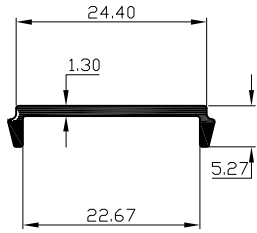

# PARAGON ALUMINIUM L.L.P

SECTION. NO	WT.Kgs/Mtr
30306	0.997

SECTION. NO	WT.Kgs/Mtr
30307	0.518

SECTION. NO	WT.Kgs/Mtr
30308	0.117

SECTION. NO	WT.Kgs/Mtr

SECTION. NO	WT.Kgs/Mtr
30310	0.378

SECTION. NO	WT.Kgs/Mtr
30311	1.530