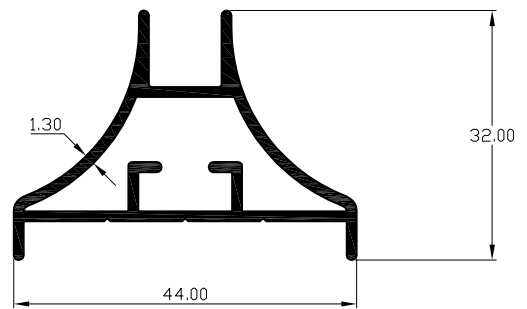

# PARAGON ALUMINIUM L.L.P

SECTION. NO	WT.Kgs/Mtr
30298	0.499

SECTION. NO	WT.Kgs/Mtr
30299	0.264

SECTION. NO	WT.Kgs/Mtr
30300	0.866

SECTION. NO	WT.Kgs/Mtr
30304	0.535

SECTION. NO	WT.Kgs/Mtr
30305	0.936

SECTION. NO	WT.Kgs/Mtr
30303	1.313

SECTION. NO	WT.Kgs/Mtr

SECTION. NO	WT.Kgs/Mtr