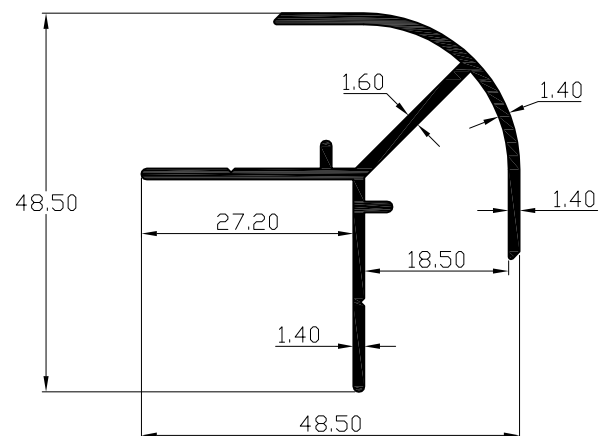

SECTION. NO	WT.Kgs/Mtr

SECTION. NO	WT.Kgs/Mtr
30090	0.511