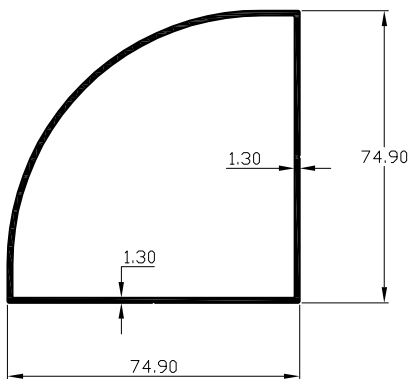

# PARAGON ALUMINIUM L.L.P

SECTION. NO	WT.Kgs/Mtr
30298	0.499

SECTION. NO	WT.Kgs/Mtr
30299	0.264

SECTION. NO	WT.Kgs/Mtr
30300	0.866

SECTION. NO	WT.Kgs/Mtr
30304	0.535

SECTION. NO	WT.Kgs/Mtr
30305	0.936

SECTION. NO	WT.Kgs/Mtr
30303	1.313