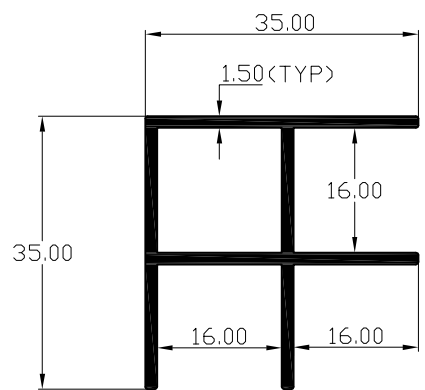

SECTION. NO	WT.Kgs/Mtr

SECTION. NO	WT.Kgs/Mtr
30233	0.542