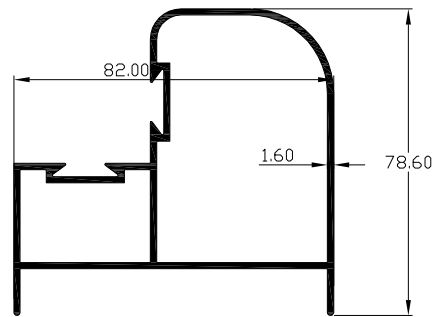

# PARAGON ALUMINIUM L.L.P

SECTION. NO	WT.Kgs/Mtr
30306	0.997

SECTION. NO	WT.Kgs/Mtr
30307	0.518

SECTION. NO	WT.Kgs/Mtr
30308	0.117

SECTION. NO	WT.Kgs/Mtr

SECTION. NO	WT.Kgs/Mtr
30310	0.378

SECTION. NO	WT.Kgs/Mtr
30311	1.530

SECTION. NO	WT.Kgs/Mtr

SECTION. NO	WT.Kgs/Mtr
30155	0.303