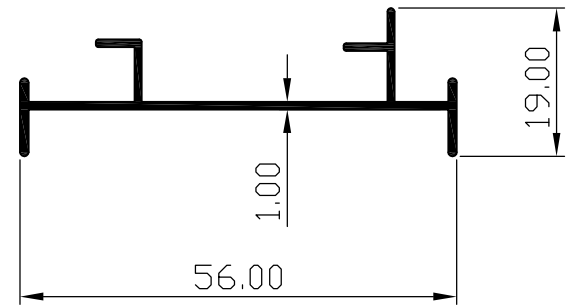

# PARAGON ALUMINIUM L.L.P

SECTION. NO	WT.Kgs/Mtr
1365	0.351

SECTION. NO	WT.Kgs/Mtr
1367	0.428

SECTION. NO	WT.Kgs/Mtr
1368	0.404

SECTION. NO	WT.Kgs/Mtr
1369	0.280

SECTION. NO	WT.Kgs/Mtr
1472	1.351

SECTION. NO	WT.Kgs/Mtr
31037	1.115