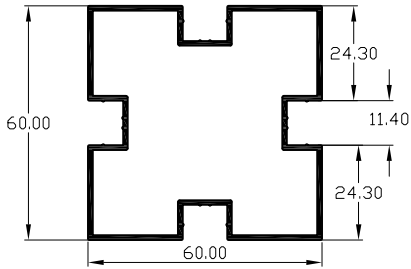

# PARAGON ALUMINIUM L.L.P

SECTION. NO	WT.Kgs/Mtr
28046	0.274

SECTION. NO	WT.Kgs/Mtr
28047	0.265

SECTION. NO	WT.Kgs/Mtr
28048	1.00

SECTION. NO	WT.Kgs/Mtr
28029	0.573

SECTION. NO	WT.Kgs/Mtr
28069	0.416

SECTION. NO	WT.Kgs/Mtr

SECTION. NO	WT.Kgs/Mtr
28013	0.531