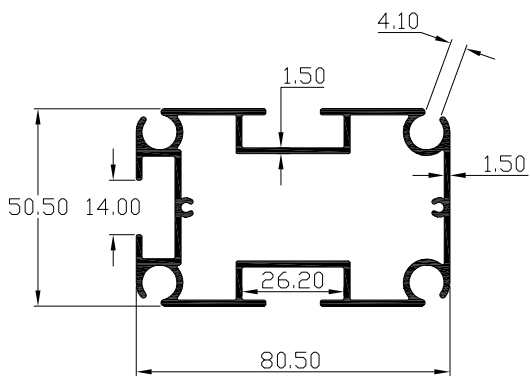

# PARAGON ALUMINIUM L.L.P

SECTION. NO	WT.Kgs/Mtr
30162	2.282

SECTION. NO	WT.Kgs/Mtr
30163	5.125

SECTION. NO	WT.Kgs/Mtr
30164	1.568

SECTION. NO	WT.Kgs/Mtr
30165	0.360

SECTION. NO	WT.Kgs/Mtr
30166	1.640

SECTION. NO	WT.Kgs/Mtr
30167	3.453