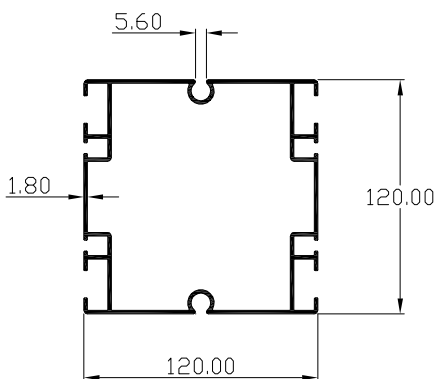

SECTION. NO	WT.Kgs/Mtr
30170	3.292