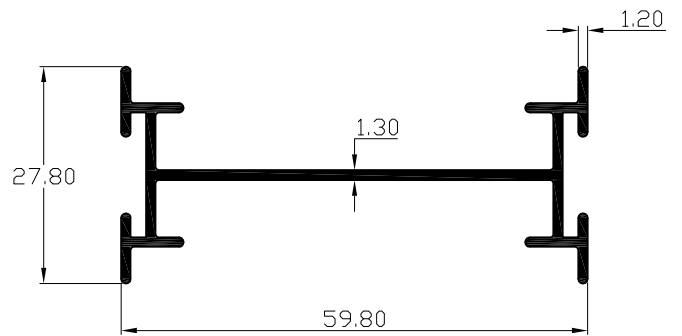

# PARAGON ALUMINIUM L.L.P

SECTION. NO	WT.Kgs/Mtr
30178	0.251

SECTION. NO	WT.Kgs/Mtr
30179	0.391

SECTION. NO	WT.Kgs/Mtr
25020	0.300

SECTION. NO	WT.Kgs/Mtr
30173	0.352

SECTION. NO	WT.Kgs/Mtr
30174	0.352

SECTION. NO	WT.Kgs/Mtr
30175	0.483

SECTION. NO	WT.Kgs/Mtr
30176	0.380

SECTION. NO	WT.Kgs/Mtr
30177	0.280