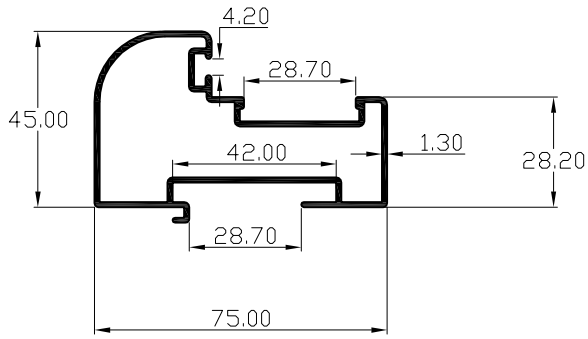

# PARAGON ALUMINIUM L.L.P

SECTION. NO	WT.Kgs/Mtr
30001	1.497

SECTION. NO	WT.Kgs/Mtr
30002	0.511

SECTION. NO	WT.Kgs/Mtr
30003	1.004

SECTION. NO	WT.Kgs/Mtr
30004	0.532

SECTION. NO	WT.Kgs/Mtr
30005	1.742

SECTION. NO	WT.Kgs/Mtr
30025	0.579