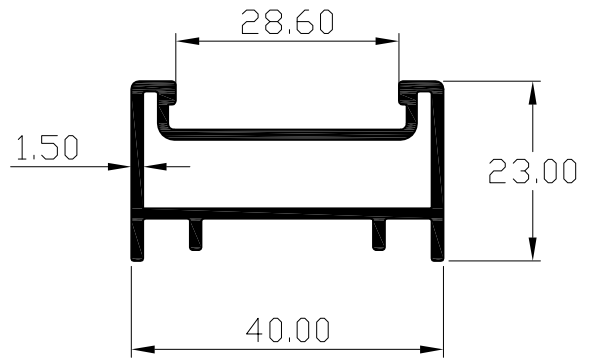

# PARAGON ALUMINIUM L.L.P

SECTION. NO	WT.Kgs/Mtr
30001	1.497

SECTION. NO	WT.Kgs/Mtr
30002	0.511

SECTION. NO	WT.Kgs/Mtr
30003	1.004

SECTION. NO	WT.Kgs/Mtr
30004	0.532

SECTION. NO	WT.Kgs/Mtr
30005	1.742

SECTION. NO	WT.Kgs/Mtr
30025	0.579