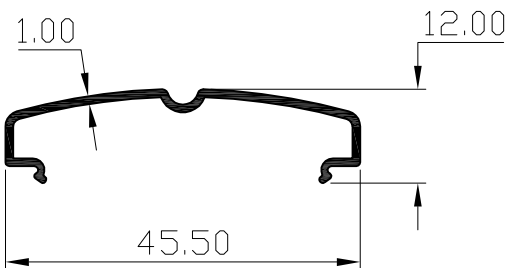

# PARAGON ALUMINIUM L.L.P

SECTION. NO	WT.Kgs/Mtr
28001	0.246

SECTION. NO	WT.Kgs/Mtr
28002	0.181

SECTION. NO	WT.Kgs/Mtr
28003	0.188

SECTION. NO	WT.Kgs/Mtr
28004	0.166

SECTION. NO	WT.Kgs/Mtr
28005	0.207

SECTION. NO	WT.Kgs/Mtr
31040	0.250

SECTION. NO	WT.Kgs/Mtr
31097	0.223

SECTION. NO	WT.Kgs/Mtr
26068	1.250