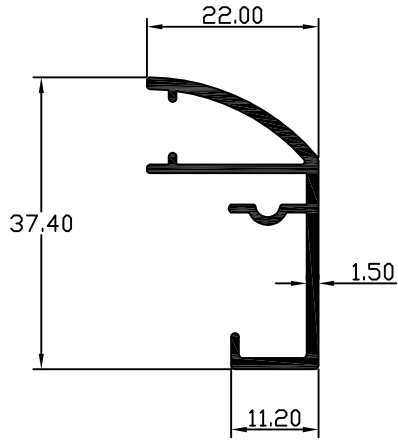

# PARAGON ALUMINIUM L.L.P

SECTION. NO	WT.Kgs/Mtr
1365	0.351

SECTION. NO	WT.Kgs/Mtr
1367	0.428

SECTION. NO	WT.Kgs/Mtr
1368	0.404

SECTION. NO	WT.Kgs/Mtr
1369	0.280

SECTION. NO	WT.Kgs/Mtr
1472	1.351

SECTION. NO	WT.Kgs/Mtr
31037	1.115

SECTION. NO	WT.Kgs/Mtr
30176 M	0.480

SECTION. NO	WT.Kgs/Mtr
1688-2	0.405