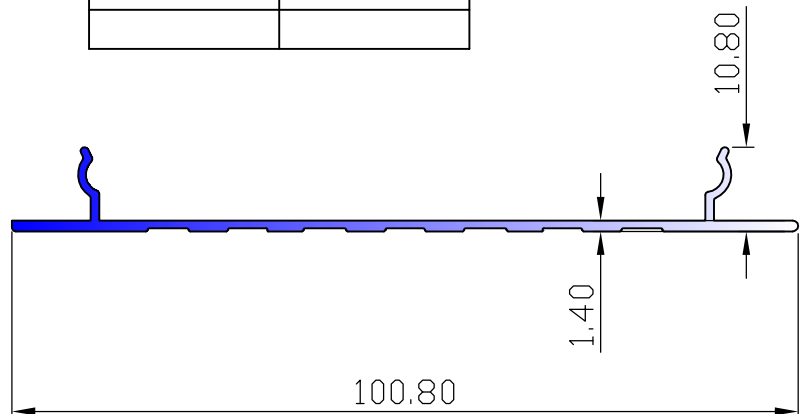

SECTION. NO	WT.Kgs/Mtr
1688-2	0.405