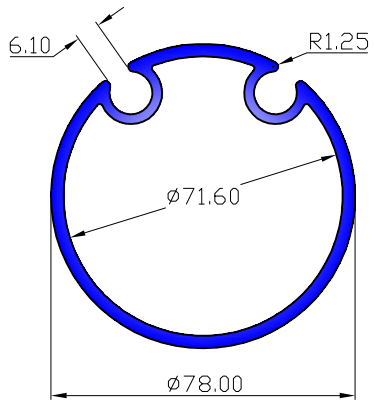

# PARAGON ALUMINIUM L.L.P

SECTION. NO	WT.Kgs/Mtr
30306	0.997

SECTION. NO	WT.Kgs/Mtr
30307	0.518

SECTION. NO	WT.Kgs/Mtr
30308	0.117

SECTION. NO	WT.Kgs/Mtr

SECTION. NO	WT.Kgs/Mtr
30310	0.378

SECTION. NO	WT.Kgs/Mtr
30311	1.530

SECTION. NO	WT.Kgs/Mtr

SECTION. NO	WT.Kgs/Mtr
30155	0.303

# PARAGON ALUMINIUM L.L.P

SECTION. NO	WT.Kgs/Mtr
30162	2.282

SECTION. NO	WT.Kgs/Mtr
30163	5.125

SECTION. NO	WT.Kgs/Mtr
30164	1.568

SECTION. NO	WT.Kgs/Mtr
30165	0.360

SECTION. NO	WT.Kgs/Mtr
30166	1.640

SECTION. NO	WT.Kgs/Mtr
30167	3.453