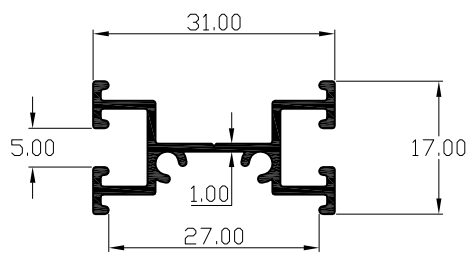

PARAGON ALUMINIUM L.L.P

SECTION. NO	WT.Kgs/Mtr
30210	0.280