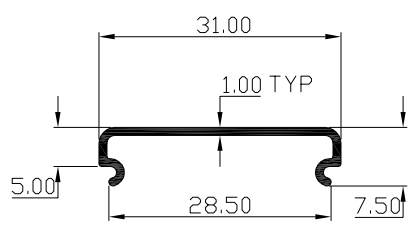

# PARAGON ALUMINIUM L.L.P

SECTION. NO	WT.Kgs/Mtr
30210	0.280

SECTION. NO	WT.Kgs/Mtr
30211	0.317

SECTION. NO	WT.Kgs/Mtr
30212	0.136

SECTION. NO	WT.Kgs/Mtr
30214	0.134

SECTION. NO	WT.Kgs/Mtr
30209	1.044

SECTION. NO	WT.Kgs/Mtr

SECTION. NO	WT.Kgs/Mtr
30233	0.542

SECTION. NO	WT.Kgs/Mtr
30157	0.653