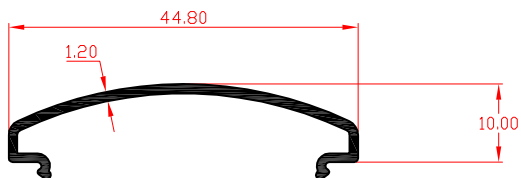

# PARAGON ALUMINIUM L.L.P

SECTION. NO	WT.Kgs/Mtr
28001	0.246

SECTION. NO	WT.Kgs/Mtr
28002	0.181

SECTION. NO	WT.Kgs/Mtr
28003	0.188

SECTION. NO	WT.Kgs/Mtr
28004	0.166

SECTION. NO	WT.Kgs/Mtr
28005	0.207

SECTION. NO	WT.Kgs/Mtr
31040	0.250

SECTION. NO	WT.Kgs/Mtr
31097	0.223

SECTION. NO	WT.Kgs/Mtr
26068	1.250