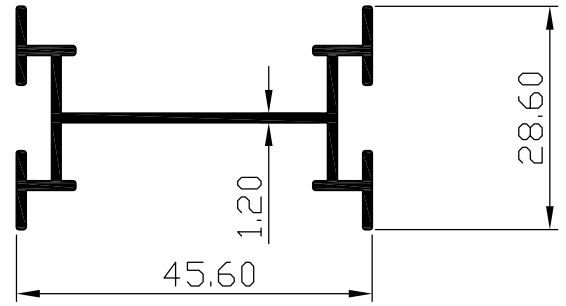

# PARAGON ALUMINIUM L.L.P

SECTION. NO	WT.Kgs/Mtr
1365	0.351

SECTION. NO	WT.Kgs/Mtr
1367	0.428

SECTION. NO	WT.Kgs/Mtr
1368	0.404

SECTION. NO	WT.Kgs/Mtr
1369	0.280

SECTION. NO	WT.Kgs/Mtr
1472	1.351

SECTION. NO	WT.Kgs/Mtr
31037	1.115

SECTION. NO	WT.Kgs/Mtr
30176 M	0.480

SECTION. NO	WT.Kgs/Mtr
1688-2	0.405