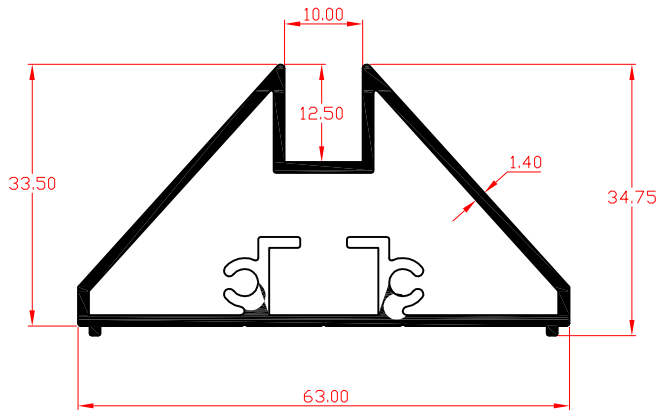

# PARAGON ALUMINIUM L.L.P

SECTION. NO	WT.Kgs/Mtr
30298	0.499

SECTION. NO	WT.Kgs/Mtr
30299	0.264

SECTION. NO	WT.Kgs/Mtr
30300	0.866

SECTION. NO	WT.Kgs/Mtr
30304	0.535

SECTION. NO	WT.Kgs/Mtr
30305	0.936

SECTION. NO	WT.Kgs/Mtr
30303	1.313