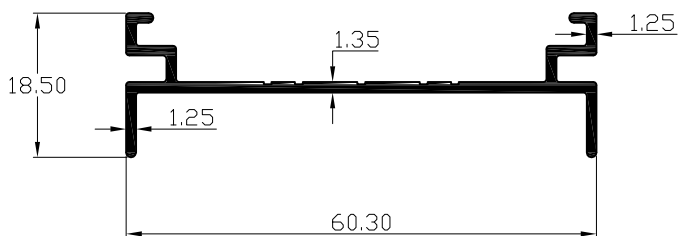

# PARAGON ALUMINIUM L.L.P

SECTION. NO	WT.Kgs/Mtr
30178	0.251

SECTION. NO	WT.Kgs/Mtr
30179	0.391

SECTION. NO	WT.Kgs/Mtr
25020	0.300

SECTION. NO	WT.Kgs/Mtr
30173	0.352

SECTION. NO	WT.Kgs/Mtr
30174	0.352

SECTION. NO	WT.Kgs/Mtr
30175	0.483

SECTION. NO	WT.Kgs/Mtr
30176	0.380

SECTION. NO	WT.Kgs/Mtr
30177	0.280