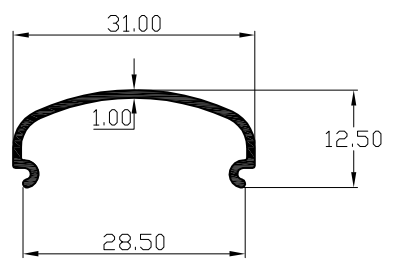

# PARAGON ALUMINIUM L.L.P

SECTION. NO	WT.Kgs/Mtr
30210	0.280

SECTION. NO	WT.Kgs/Mtr
30211	0.317

SECTION. NO	WT.Kgs/Mtr
30212	0.136

SECTION. NO	WT.Kgs/Mtr
30214	0.134

SECTION. NO	WT.Kgs/Mtr
30209	1.044

SECTION. NO	WT.Kgs/Mtr

SECTION. NO	WT.Kgs/Mtr
30233	0.542

SECTION. NO	WT.Kgs/Mtr
30157	0.653